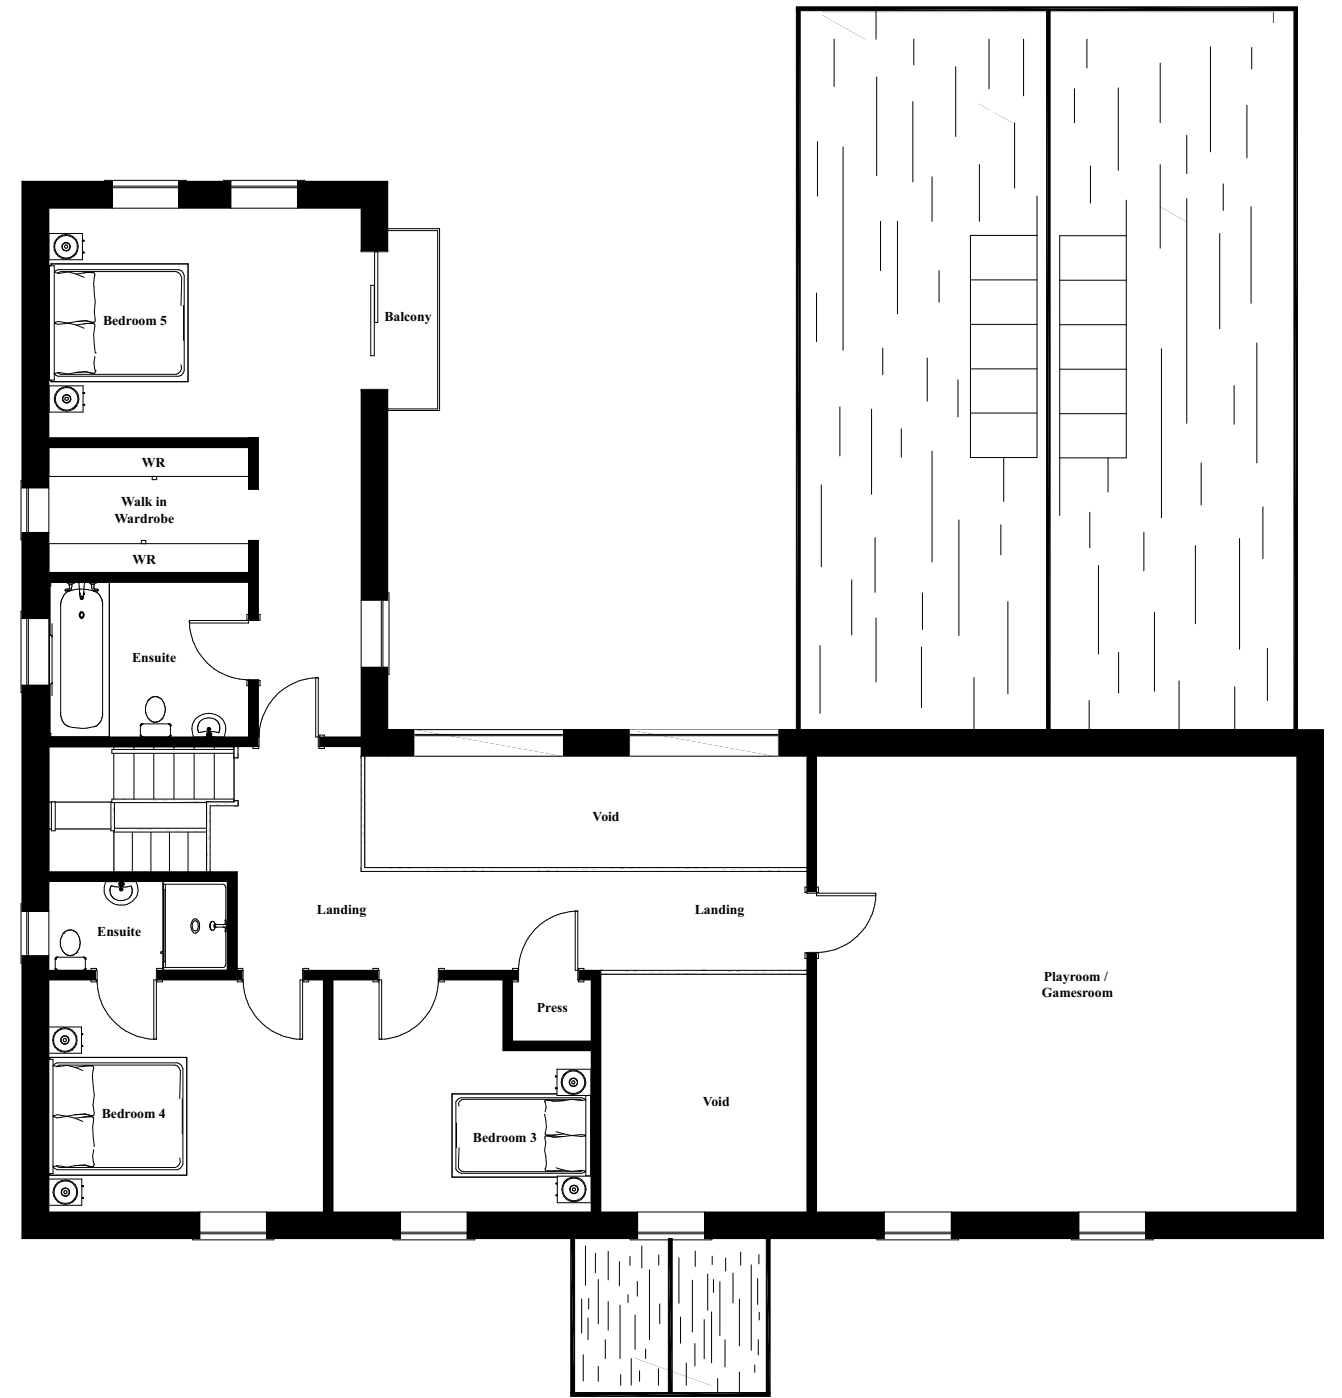

***"THE PORTLAOISE"***

**House Design #412**

**GROUND FLOOR AREA = 192.43 sq.m (2071 sq.ft)**

**FIRST FLOOR AREA = 134.84 sq.m (1451 sq.ft)**

***"THE PORTLAOISE"***

**House Design #412**

***GROUND FLOOR***

***FIRST FLOOR***

***"THE PORTLAOISE"***

**House Design #412**