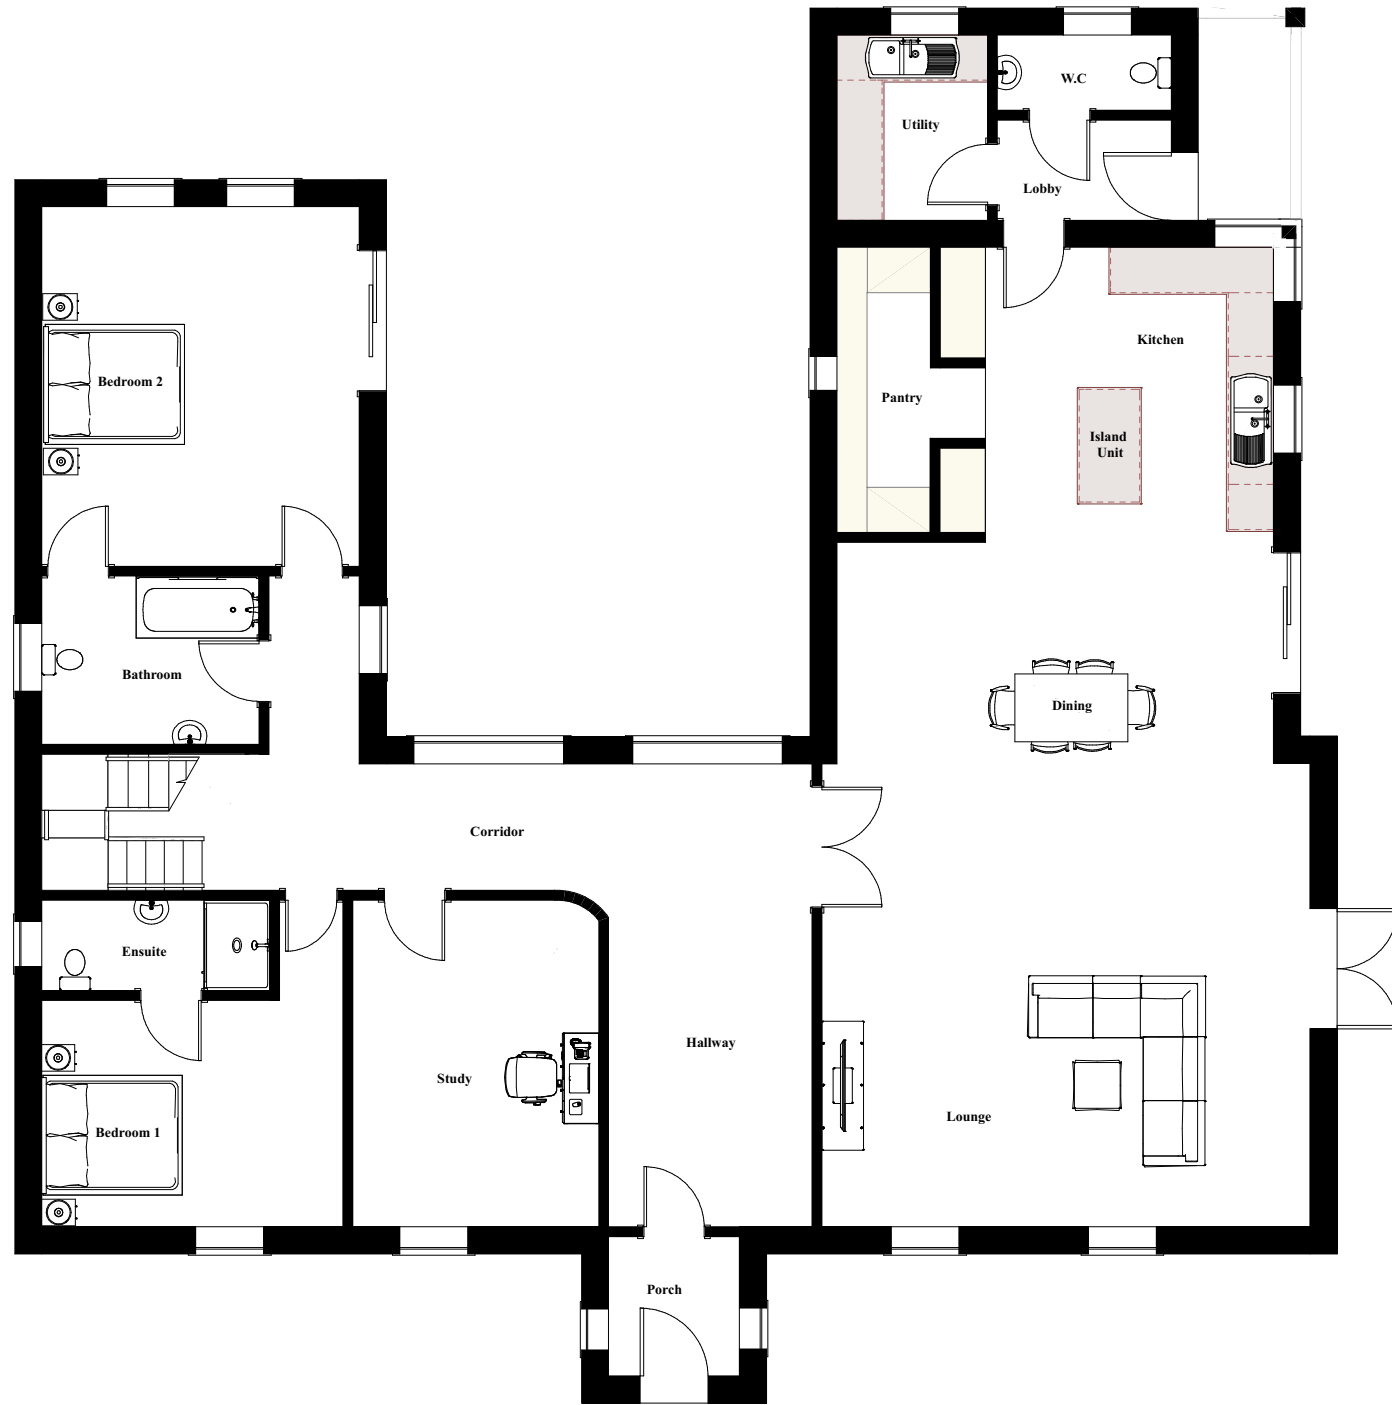

***"THE PORTLAOISE"***

**House Design #412**

**GROUND FLOOR AREA = 192.43 sq.m (2071 sq.ft)**

**FIRST FLOOR AREA = 134.84 sq.m (1451 sq.ft)**

***"THE PORTLAOISE"***

**House Design #412**

***GROUND FLOOR***

***FIRST FLOOR***

***"THE PORTLAOISE"***

**House Design #412**